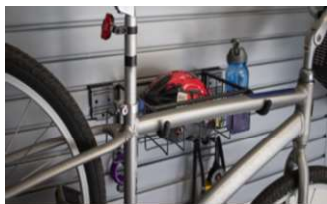

8" SNAP HOOK

GARMET HOOK

SKI RACK

5" BIKE HOOK

HORIZONTAL BIKE

GOLF ACCESSORY HOLDER

FAT TIRE

INFINITY SLATWALL ACCESSORIES

14"X 24" SHELF

14"X 48" SHELF
PRICE: \$85

48" FOLDING WORK BENCH

13"X 24" ANGLED SHOE SHELF

14"X 36" SOLID SHELF
14"X 47" SOLID SHELF

34" x 26" Large Mesh Basket

3"X 12" BASKET

8"X 12" BASKET