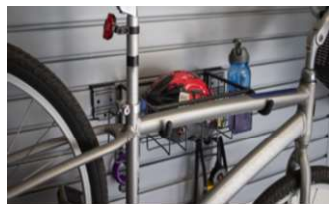

**24" FLOOR SQUEEGEE**  
PRICE: \$60

**4" SNAP HOOK**  
PRICE: \$6.50

**8" SNAP HOOK**  
PRICE: \$7.50

**GARMET HOOK**  
PRICE: \$17

**SKI RACK**  
PRICE: \$30

**5" BIKE HOOK**  
PRICE: \$25  
**FAT TIRE**  
PRICE: \$30